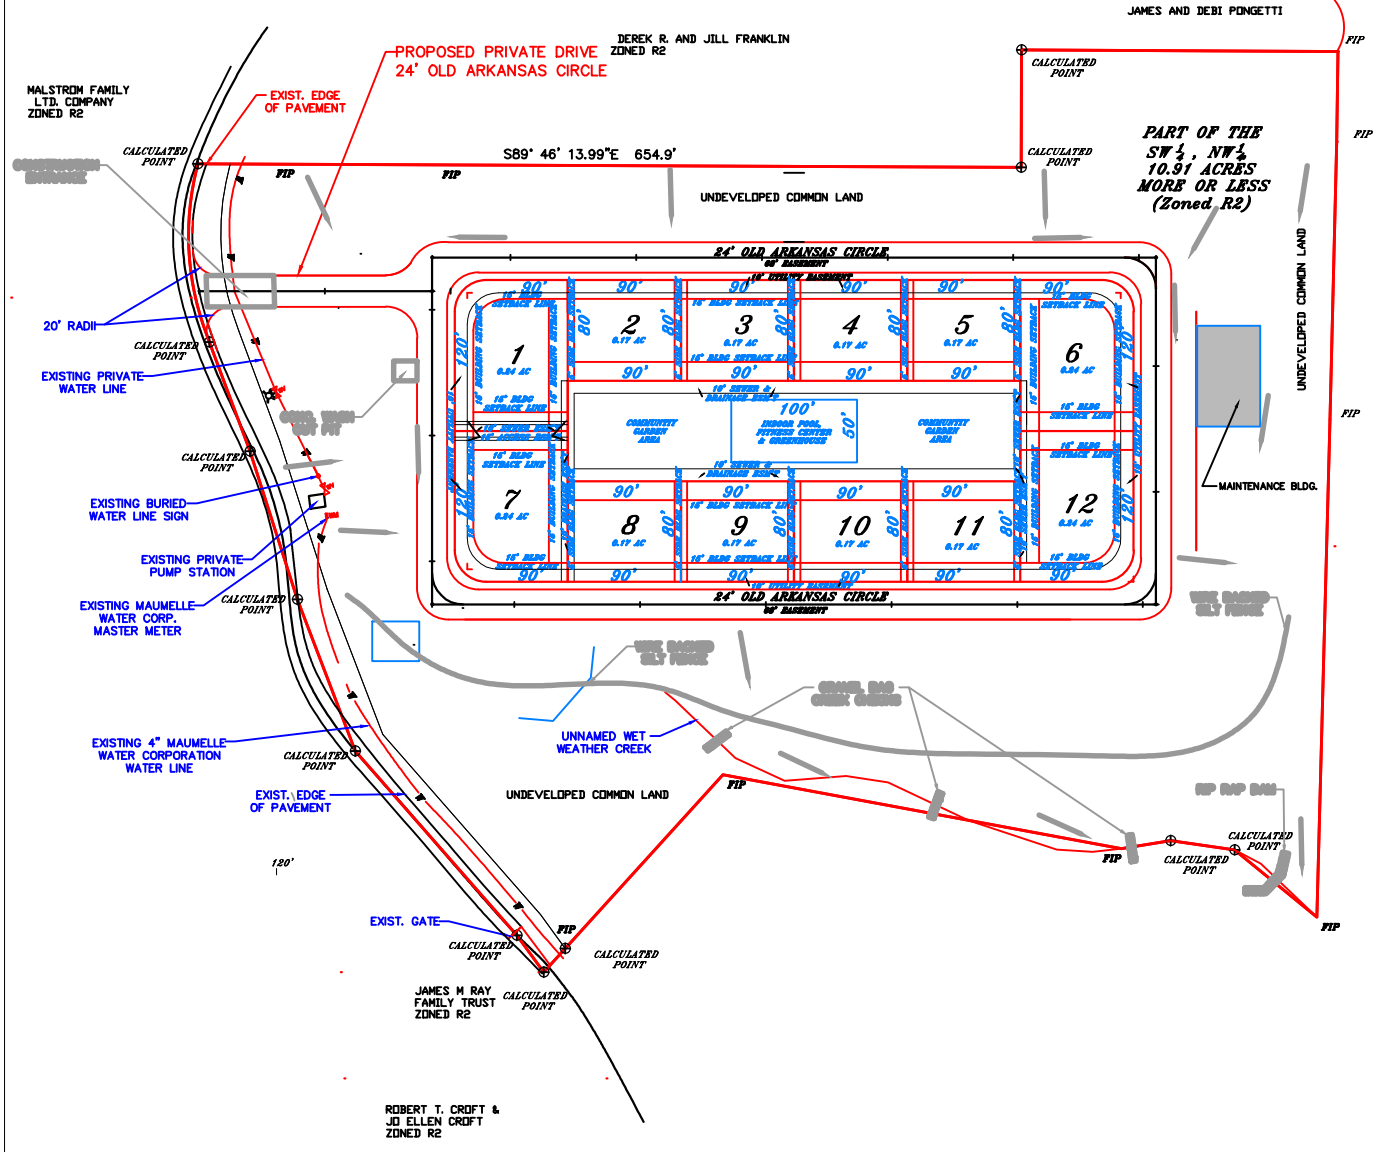

S-1737 ● 10000 BLOCK OF OLD ARKANSAS ● PRELIMINARY PLAT